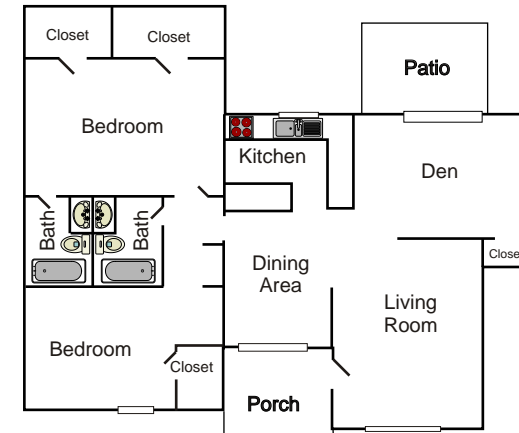

### The Prince

**2 Bedroom**  
**2 bath**  
**1040 sq. ft.**

\$ \_\_\_\_\_ Rent

\$ \_\_\_\_\_ Deposit

### The Enchanting

**2 Bedroom**  
**1 bath**  
**995 sq. ft.**

\$ \_\_\_\_\_ Rent

\$ \_\_\_\_\_ Deposit

Amount Needed

At Move In: \$ \_\_\_\_\_

Number in Household: \_\_\_\_\_

Deposit Total: \$ \_\_\_\_\_

### The Queen

**2 Bedroom with a den**  
**2 bath**  
**1225 sq. ft.**

\$ \_\_\_\_\_ Rent

\$ \_\_\_\_\_ Deposit