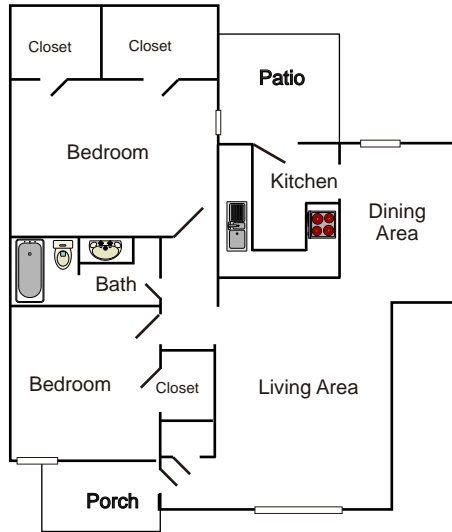

### The Prince

**2 Bedroom**  
**2 bath**  
**1040 sq. ft.**

\$ \_\_\_\_\_ Rent

\$ \_\_\_\_\_ Deposit

### The Enchanting

**2 Bedroom**  
**1 bath**  
**995 sq. ft.**

\$ \_\_\_\_\_ Rent

\$ \_\_\_\_\_ Deposit

Amount Needed

At Move In: \$ \_\_\_\_\_

Number in Household: \_\_\_\_\_

Deposit Total: \$ \_\_\_\_\_