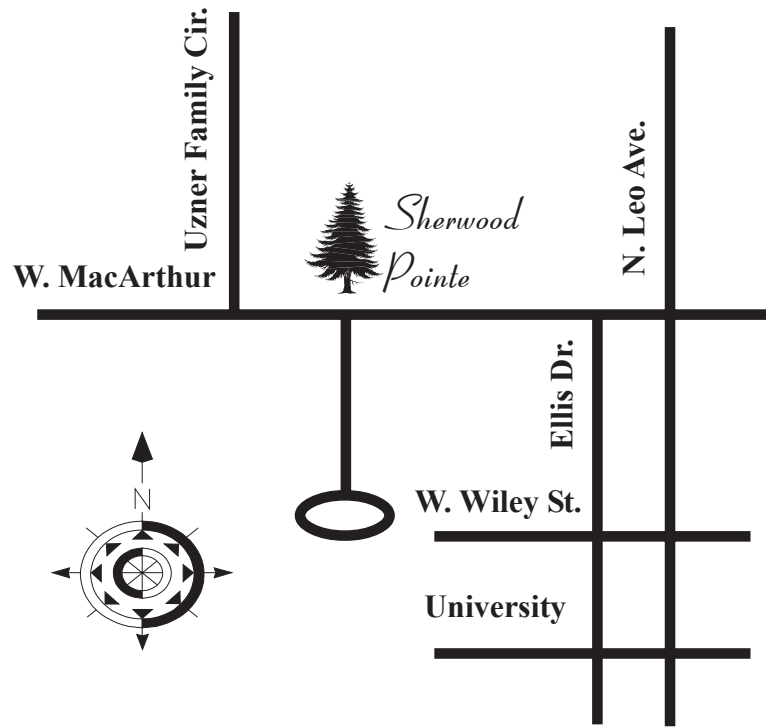

At Sherwood Pointe, we want to welcome you and make you feel at home. Our caring management and maintenance staff will ensure you a worry free living experience. Nestled in the heart of Oklahoma, Shawnee, is located on I-40, close to I-35 and has a small town charm with big city conveniences. We look forward to having you as our newest resident!!!